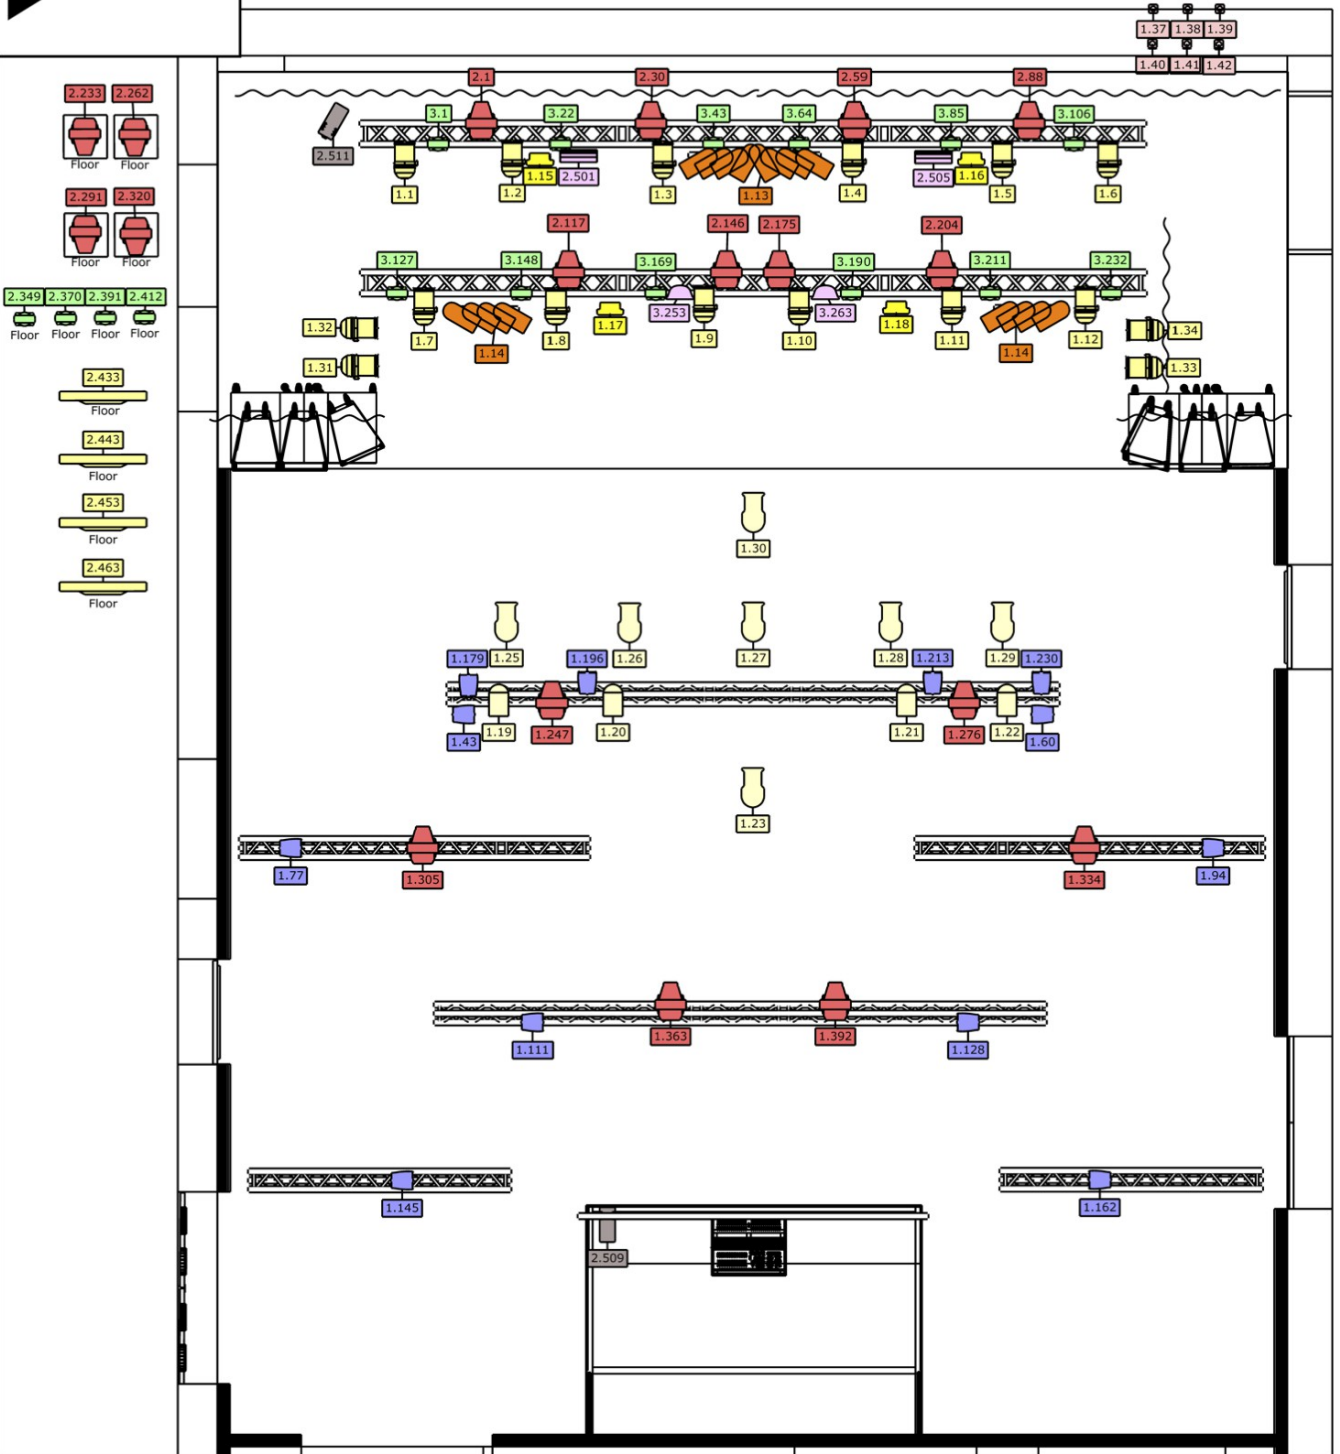

DE HELLING

De Helling

Helling 7
3523CB Utrecht
The Netherlands

+31[0]30 22 1 99 44

production@dehelling.nl
www.dehelling.nl

5 Sunstrips

Ch - House	Type	Patch	Mode	Location	Optics	Power
501	Showtec Active Sunstrip MK2	2.433	[10CH]	Floor	16°	500w
502	Showtec Active Sunstrip MK2	2.443	[10CH]	Floor	16°	500w
503	Showtec Active Sunstrip MK2	2.453	[10CH]	Floor	16°	500w
504	Showtec Active Sunstrip MK2	2.463	[10CH]	Floor	16°	500w

6 Strobe

Ch - House	Type	Patch	Mode	Location	Optics	Power
601	Atomic 3000	2.501	[4CH]	LX1	High Power	3Kw
602	Atomic 3000	2.505	[4CH]	LX1	High Power	3Kw
611	Chauvet Strike Bolt-1C	3.253	[10CH]	LX2	-	339w
612	Chauvet Strike Bolt-1C	3.263	[10CH]	LX2	-	339w

7 Haze & Smoke

Ch - House	Type	Patch	Mode	Location	Optics	Power
666	Antari Z-350	2.509	[2CH]	Balcony		1Kw
667	Antari Z-350 [2X]	2.511	[2CH]	Floor		1Kw
668	Martin ZR44	2.500	[1CH]	Floor		1,8Kw

Symbol key

	Maverick Force Spot		COLORado 2 Solo		Sunstrip Active MKII		Z-350 Fazer (3)
	ACL (2 sets)		Profil 15/30		ADB PC 1Kw		Atomic 3000
	Par 64 Standard		Free Dimmer Channel (6)		Strike Bolt 1C		
	Rogue R1 BeamWash		Cat-Eye Blind