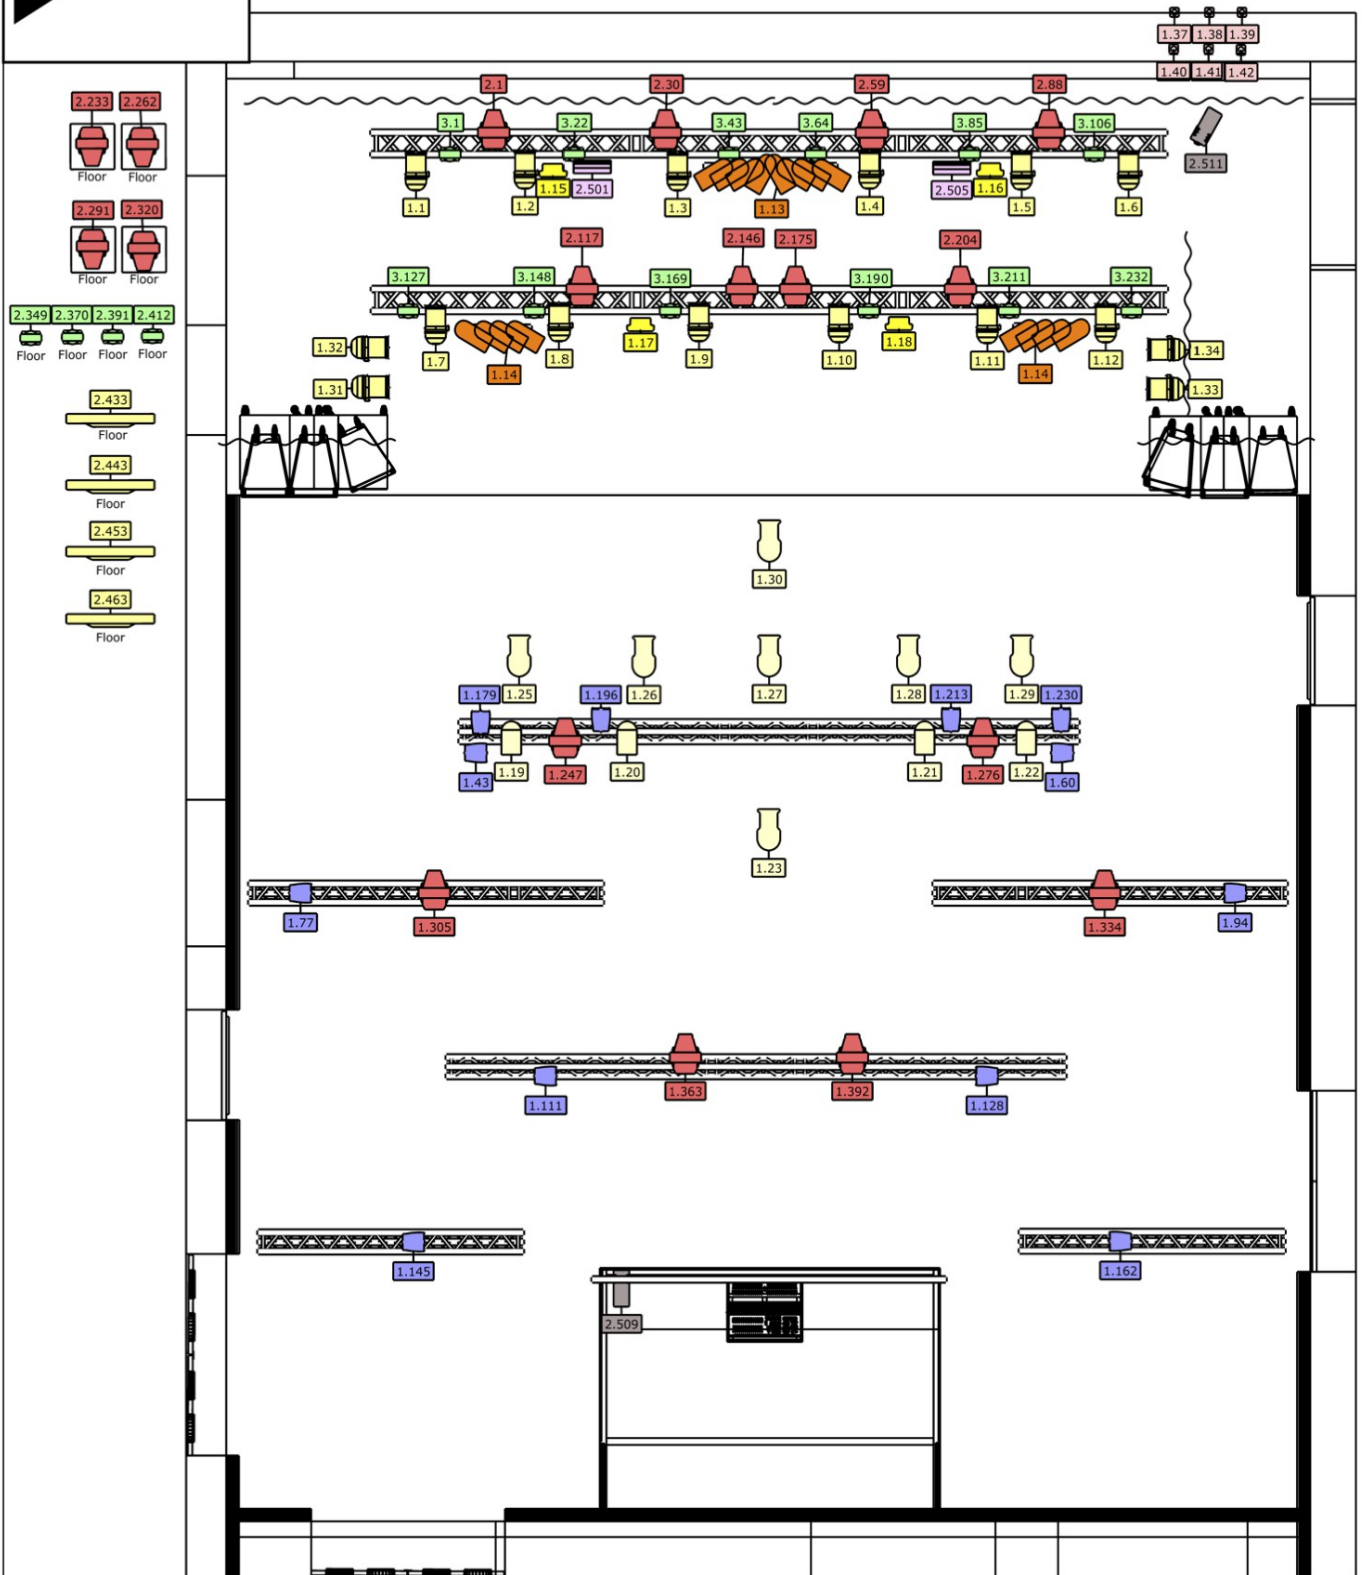

DE HELLING

De Helling

Helling 7
3523CB Utrecht
The Netherlands

+31[0]30 22 1 99 44

production@dehelling.nl
www.dehelling.nl

5 Sunstrips

Ch - House	Type	Patch	Mode	Location	Optics	Power
501	Showtec Active Sunstrip MK2	2.433	[10CH]	Floor	16°	500w
502	Showtec Active Sunstrip MK2	2.443	[10CH]	Floor	16°	500w
503	Showtec Active Sunstrip MK2	2.453	[10CH]	Floor	16°	500w
504	Showtec Active Sunstrip MK2	2.463	[10CH]	Floor	16°	500w

6 Strobe

Ch - House	Type	Patch	Mode	Location	Optics	Power
601	Atomic 3000	2.501	[4CH]	LX1	High Power	3Kw
602	Atomic 3000	2.505	[4CH]	LX1	High Power	3Kw

7 Haze & Smoke

Ch - House	Type	Patch	Mode	Location	Optics	Power
666	CLF Haze II	2.509	[2CH]	Balcony		1,2Kw
667	CLF Haze II	2.511	[2CH]	Floor		1,2Kw
668	Martin ZR44	2.500	[1CH]	Floor		1,8Kw

Symbol key

	Maverick Force S Spot (18)		Rogue R1 BeamWash (16)		Free Dimmer Channel (6)		ADB PC 1Kw (4)
	ACL (2 sets)		COLORado 2 Solo (12)		Sunstrip Active MKII (4)		Atomic 3000 (2)
	Par 64 Standard (16)		Profiel 15/30 (7)		Cat-Eye Blind (4)		Haze II (2)