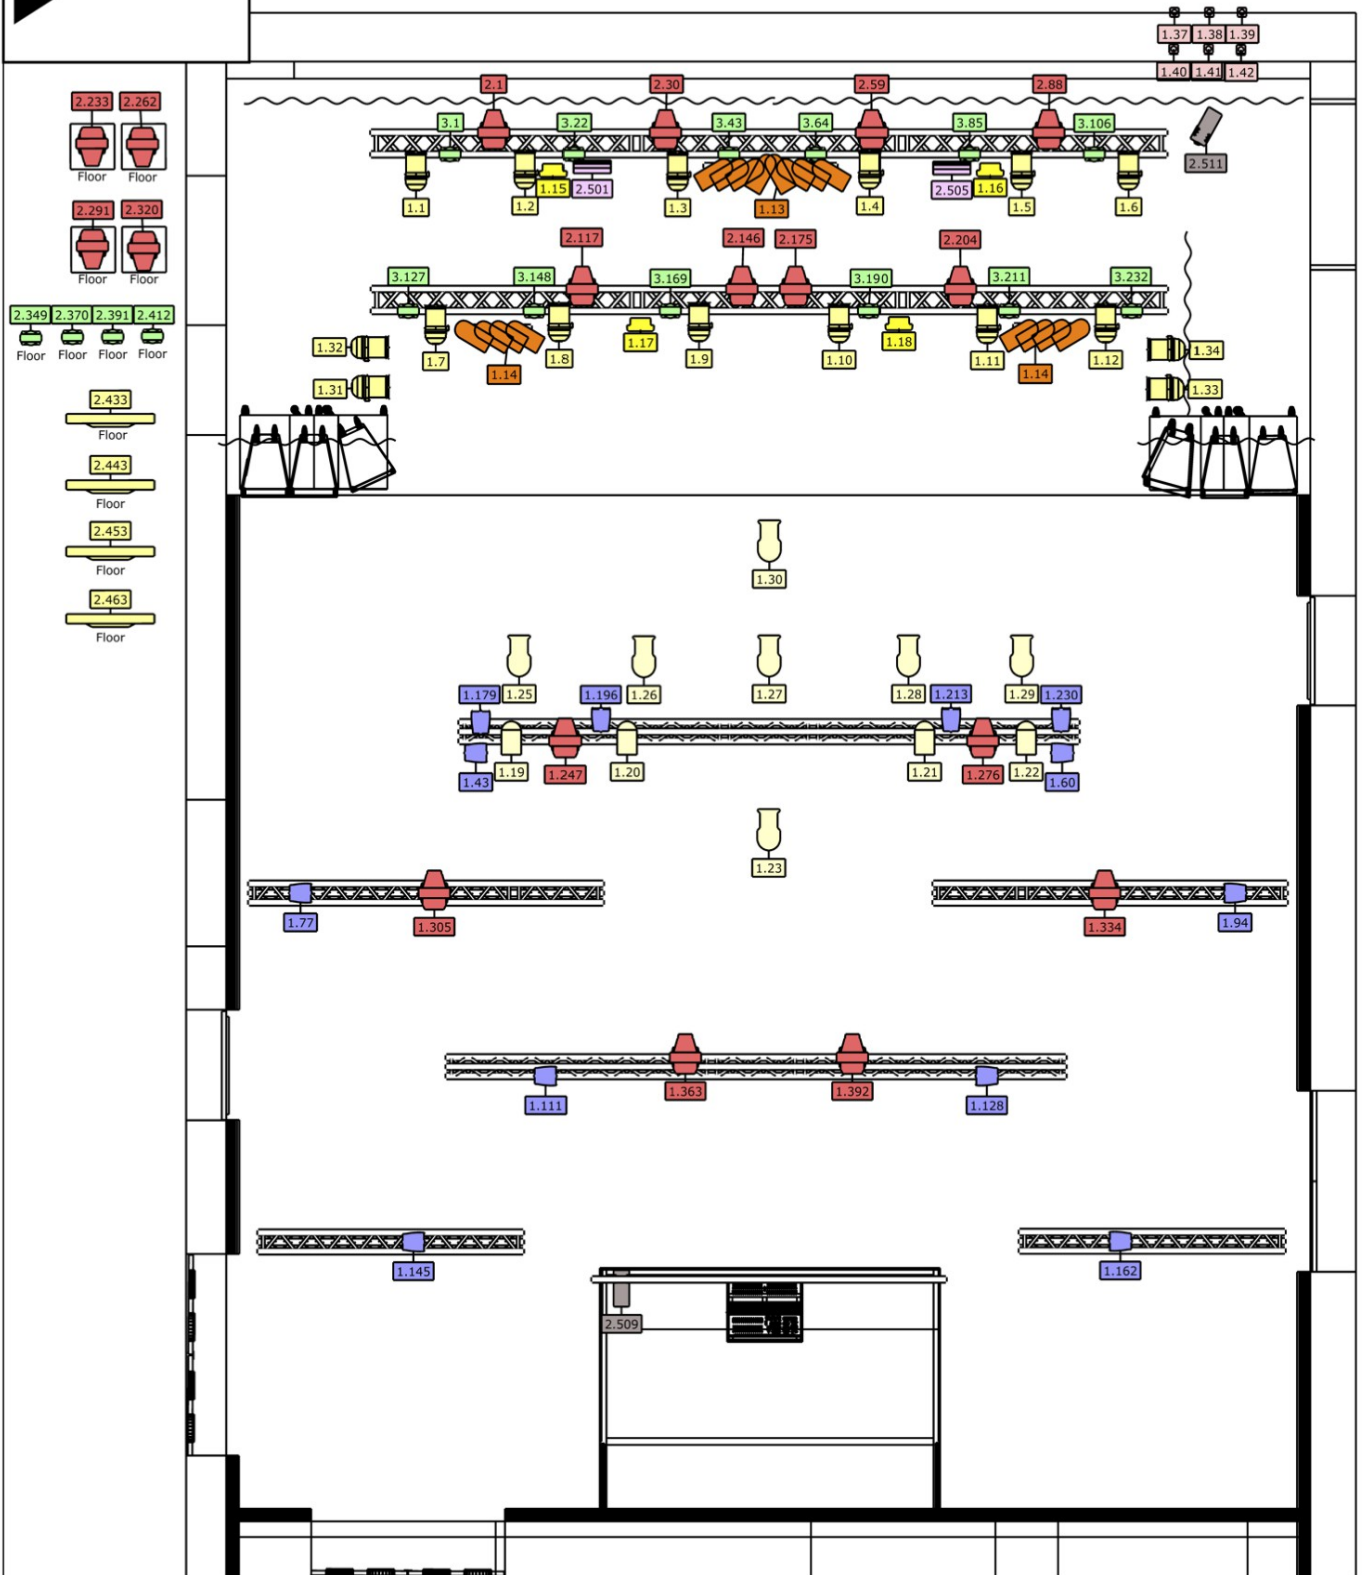

DE HELLING

De Helling

Helling 7
3523CB Utrecht
The Netherlands

+31[0]30 22 1 99 44

production@dehelling.nl
www.dehelling.nl

5 Sunstrips

Ch - House	Type	Patch	Mode	Location	Optics	Power
501	Showtec Active Sunstrip MK2	2.433	[10CH]	Floor	16°	500w
502	Showtec Active Sunstrip MK2	2.443	[10CH]	Floor	16°	500w
503	Showtec Active Sunstrip MK2	2.453	[10CH]	Floor	16°	500w
504	Showtec Active Sunstrip MK2	2.463	[10CH]	Floor	16°	500w

6 Strobe

Ch - House	Type	Patch	Mode	Location	Optics	Power
601	Atomic 3000	2.501	[4CH]	LX1	High Power	3Kw
602	Atomic 3000	2.505	[4CH]	LX1	High Power	3Kw

7 Haze & Smoke

Ch - House	Type	Patch	Mode	Location	Optics	Power
666	CLF Haze II	2.509	[2CH]	Balcony		1,2Kw
667	CLF Haze II	2.511	[2CH]	Floor		1,2Kw

Symbol key

	Maverick Force S Spot (18)		Rogue R1 BeamWash (16)		Free Dimmer Channel (6)		ADB PC 1Kw (4)
	ACL (2 sets)		COLORado 2 Solo (12)		Sunstrip Active MKII (4)		Atomic 3000 (2)
	Par 64 Standard (16)		Profiel 15/30 (7)		Cat-Eye Blind (4)		Haze II (2)