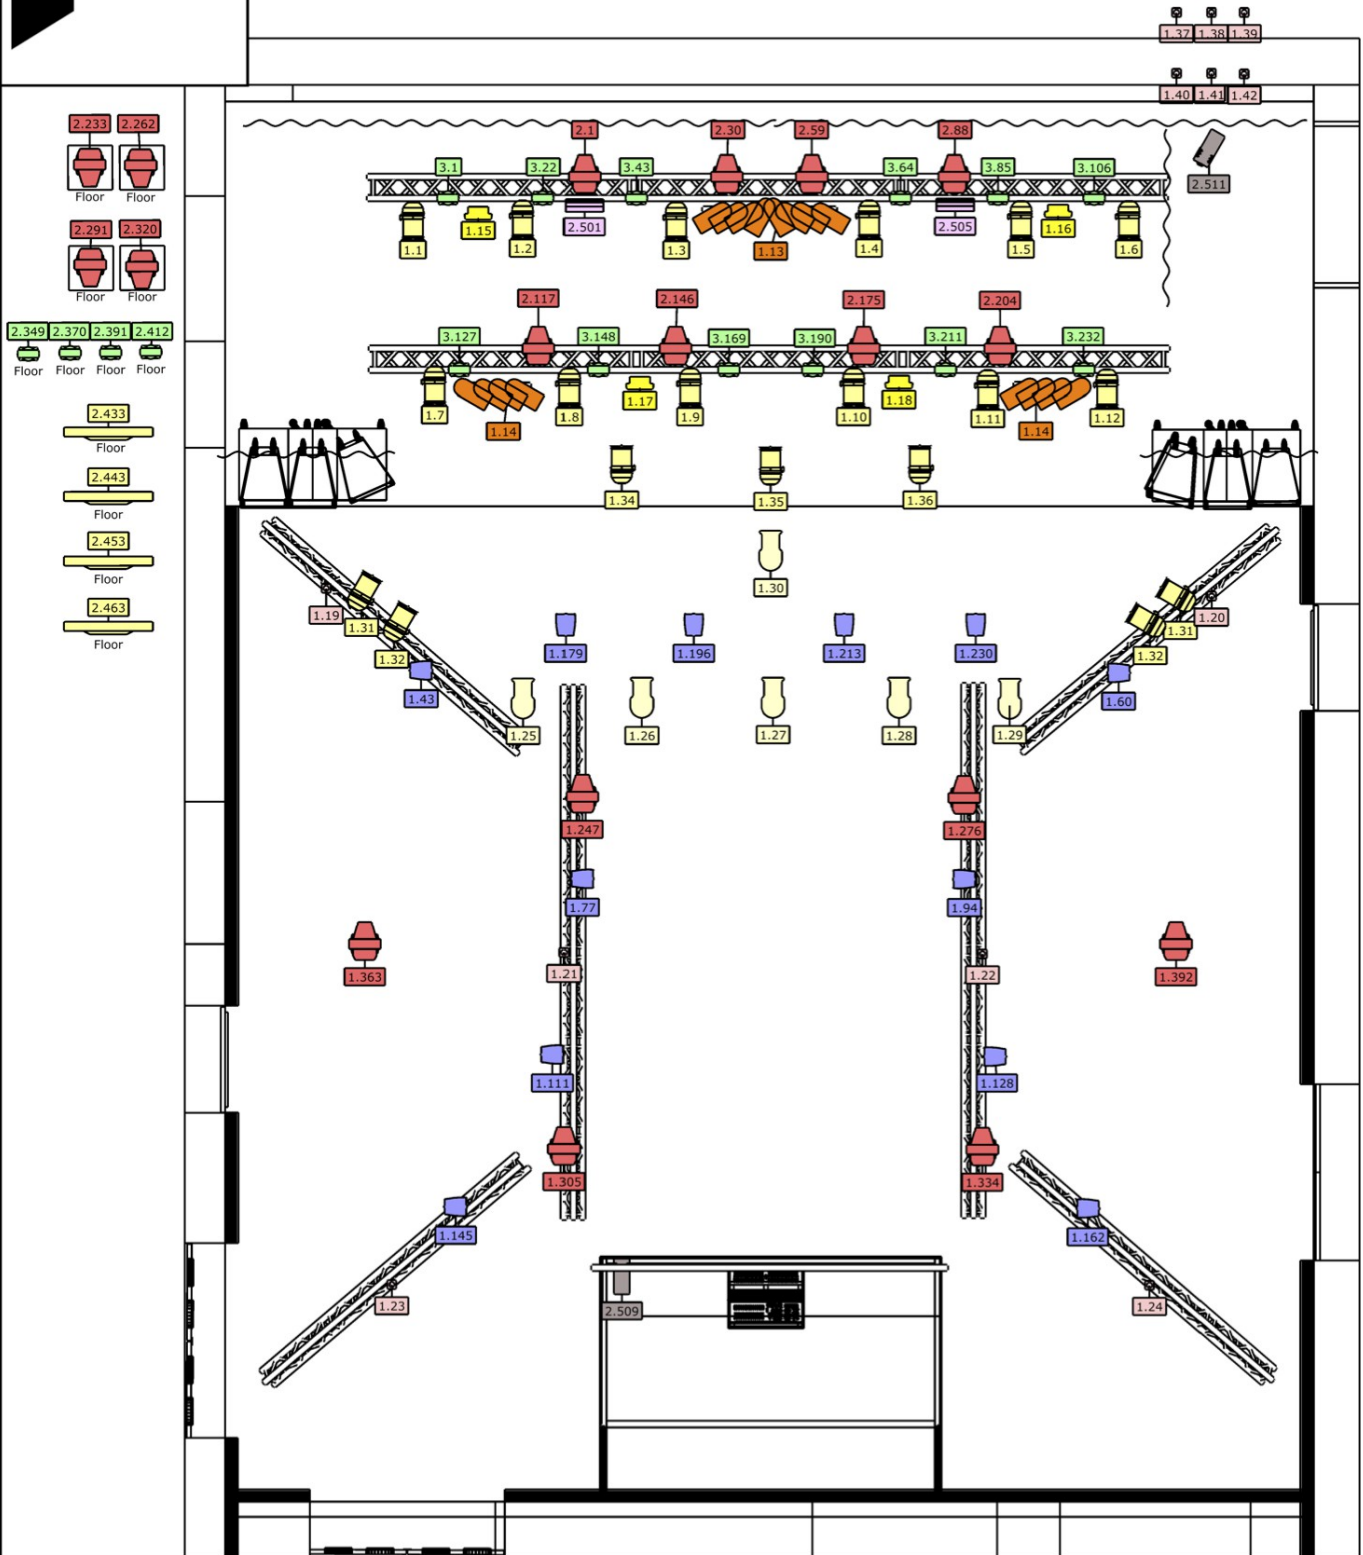

4 Spot

Ch - House	Type	Patch	Mode	Location	Optics	Power
401	Chauvet Maverick Force S Spot	2.1	[29CH]	LX1	4,7°-40,5°	521w
402	Chauvet Maverick Force S Spot	2.30	[29CH]	LX1	4,7°-40,5°	521w
403	Chauvet Maverick Force S Spot	2.59	[29CH]	LX1	4,7°-40,5°	521w
404	Chauvet Maverick Force S Spot	2.88	[29CH]	LX1	4,7°-40,5°	521w
405	Chauvet Maverick Force S Spot	2.117	[29CH]	LX2	4,7°-40,5°	521w
406	Chauvet Maverick Force S Spot	2.146	[29CH]	LX2	4,7°-40,5°	521w
407	Chauvet Maverick Force S Spot	2.175	[29CH]	LX2	4,7°-40,5°	521w
408	Chauvet Maverick Force S Spot	2.204	[29CH]	LX2	4,7°-40,5°	521w
451	Chauvet Maverick Force S Spot	2.233	[29CH]	Floor	4,7°-40,5°	521w
452	Chauvet Maverick Force S Spot	2.262	[29CH]	Floor	4,7°-40,5°	521w
453	Chauvet Maverick Force S Spot	2.291	[29CH]	Floor	4,7°-40,5°	521w
454	Chauvet Maverick Force S Spot	2.320	[29CH]	Floor	4,7°-40,5°	521w
471	Chauvet Maverick Force S Spot	1.247	[29CH]	Hall	4,7°-40,5°	521w
472	Chauvet Maverick Force S Spot	1.276	[29CH]	Hall	4,7°-40,5°	521w
473	Chauvet Maverick Force S Spot	1.305	[29CH]	Hall	4,7°-40,5°	521w
474	Chauvet Maverick Force S Spot	1.334	[29CH]	Hall	4,7°-40,5°	521w
475	Chauvet Maverick Force S Spot	1.363	[29CH]	Hall	4,7°-40,5°	521w
476	Chauvet Maverick Force S Spot	1.392	[29CH]	Hall	4,7°-40,5°	521w

6 Strobe

Ch - House	Type	Patch	Mode	Location	Optics	Power
601	Atomic 3000	2.501	[4CH]	LX1	High Power	3Kw
602	Atomic 3000	2.505	[4CH]	LX1	High Power	3Kw

7 Haze & Smoke

Ch - House	Type	Patch	Mode	Location	Optics	Power
666	CLF Haze II	2.509	[2CH]	Balcony		1,2Kw
667	CLF Haze II	2.511	[2CH]	Floor		1,2Kw

De Helling Lichtplot 2023

Symbol key

Maverick Force S Spot (18)

Rogue R1 BeamWash (16)

COLORado 2 Solo (12)

Sunstrip Active MKII (4)

Atomic 3000 (2)

Profiel 15/30 (6)